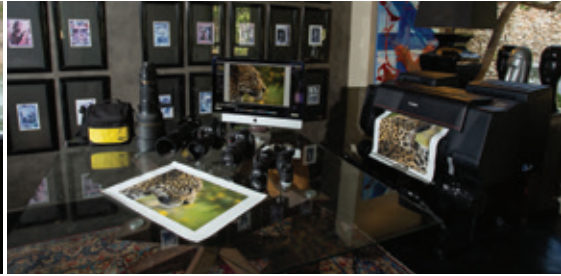

CHITWA CHITWA
Uniquely Africa

PHOTOGRAPHIC
OPPORTUNITIES

KITS AND BODIES

- Beginner - Nikon D5300 with 18 - 55mm Nikkor AF-P and Nikkor 55mm - 200mm AF-S both for **R750** per day
- Advanced - Nikon D3x with 80 - 400mm Nikkor F4.5 - 5.6 D or AF Nikkor 80-200mm F2.8 ED for **R1400** per day
- Nikon D3x or Nikon D3 body only **R950** per day

LENSES AND ACCESSORIES

- VR Zoom 80-400mm F4.5 - 5.6D ED **R900** per day
- AF-S Nikkor 400mm F2.8 E **R1100** per day
- AF Nikkor 80-200mm F2.8 ED **R850** per day
- Nikkor 55-250mm f/2.8G ED **R300** per day
- Nikkor 18-25mm f/2.8G ED **R250** per day
- Nikon AF-S Teleconverter TC-14E II **R350** per day
- Manfrotto Tripod **R350** per day
- Manfrotto magic arm (Available on request)
- Clamp beanbag (Available on request)
- Beanbag (Available on request)